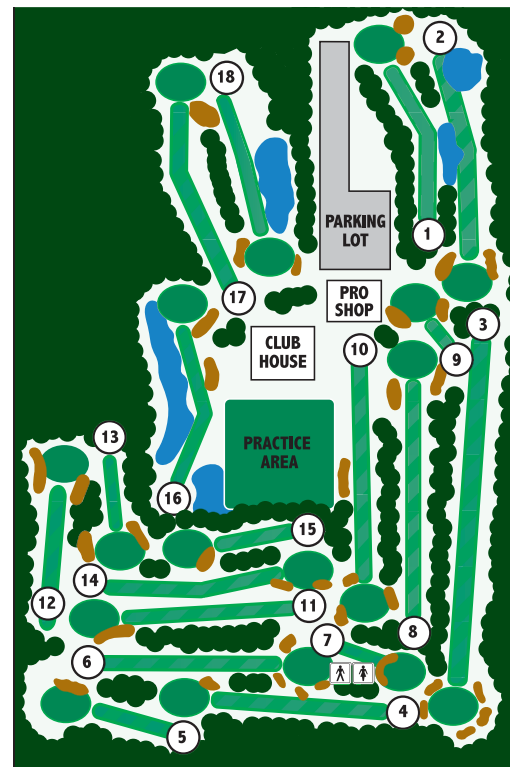

10	11	12	13	14	15	16	17	18	IN	TOT	HDCP	NET
486	394	367	221	365	200	471	373	302	3179	6294		
463	384	354	193	333	182	452	363	285	3009	5967		
414	336	336	175	320	165	433	336	273	2788	5542		
406	328	328	144	291	125	407	294	237	2560	5089		
315	233	205	55	185	120	330	213	237	1929	3634		
5	4	4	3	4	3	5	4	4	36	72		
14	2	16	8	4	10	18	6	12				

PLAYER

SCORER

DATE

Cambridge
Golf Club

www.cambridgegolfclub.com

1346 Clyde Rd., Cambridge, Ontario N1R 5S7

519.621.5491

[@cambridgegolf](https://twitter.com/cambridgegolf) • [@cambridge_golf](https://www.instagram.com/cambridge_golf)

[@cambridgegolfclub](https://www.facebook.com/cambridgegolfclub)